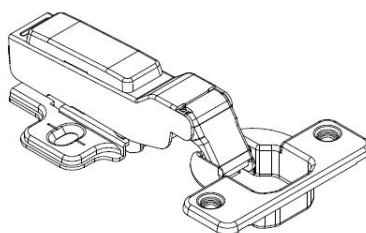

PRODUCT SHEET

Description:

Soft Closing Hinge "B", $\varnothing$ 35mm,Clip-On,H=0,Plate F/Wood Screws Half-Overlay, 100 Degree, Cup cc.:48mm,Mounting Plate F/Wood, Screws, H:0mm,W/SISO Name Plate,Hydraulic Plastic Pump

Item number:

15.03.732-5

Units	Box	Carton	HS Code	Barcode
Pcs.	1	100	8302100090	 5704866441803

SISO A/S

Mileparken 11
DK-2740 Skovlunde
Denmark
VAT: DK 24786013

Phone +45 45 830 900

www.siso.dk
siso@siso.dk

Danske Bank
Nytorv Branch
Copenhagen
SWIFT: DABADKKK

Account no.
4180 3112 112936
IBAN Account
DK7230003112112936