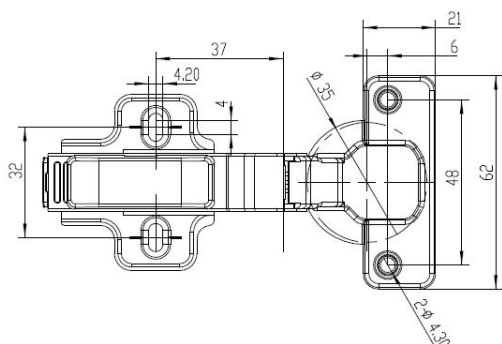

## Description:

Soft Closing Hinge "B", $\varnothing$ 35mm,Clip-On,H=0,Plate F/Wood Screws Half-Overlay, 100 Degree, Cup cc.:48mm,Mounting Plate F/Wood, Screws, H:0mm,W/SISO Name Plate,Hydraulic Plastic Pump

## Item number:

15.03.732-5

Units	Box	Carton	HS Code	Barcode
Pcs.	1	100	8302100090	 5704866441803